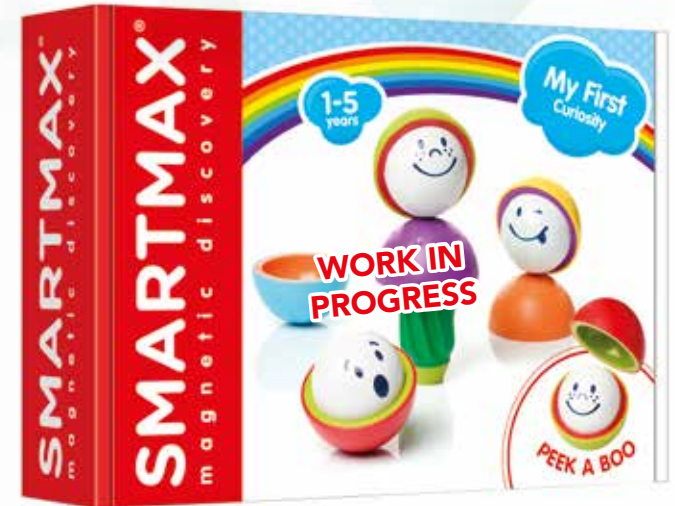

SMARTMAX[®]

m a g n e t i c d i s c o v e r y

SmartMax helps children discover the magic of magnets in a completely safe way. While playing, they experience and explore the power of attracting and shedding, building new constructions and letting their imagination and creativity run wild. All parts in the three categories, My First, Build and Play are compatible with each other for extra building fun. SmartMax stimulates skill development and helps children learn in a fun way.

SUPER STURDY BARS

CANNOT BE SWALLOWED

MY FIRST

CREATE

BUILD

PLAY - VEHICLES

PLAY - BALL RUNS

NEW 2022

MY FIRST CURIOSITY

Ready or not, here they come!
Can you see where the funny balls are hiding?

1-3 years

10 pcs

5 414301 250586

ITEM #	SMX 229
MASTER	0/6
EAN #	5414301250586

NEW!

MY FIRST WOBBLY CARS