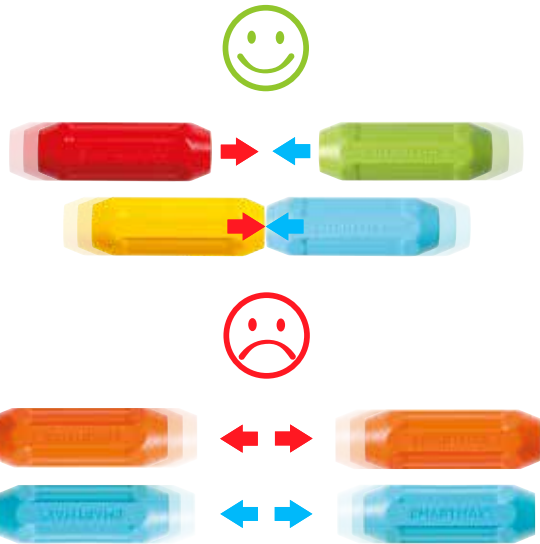

SMARTMAX[®]

m a g n e t i c d i s c o v e r y

SmartMax helps children discover the magic of magnets in a completely safe way. While playing, they experience and explore the power of attracting and shedding, building new constructions and letting their imagination and creativity run wild. All parts in the three categories, My First, Build and Play are compatible with each other for extra building fun. SmartMax stimulates skill development and helps children learn in a fun way.

MAXIMUM FUN WITH MAGNETISM

NORTH & SOUTH

Magnets have a magnetic north and south pole. Bars in cold colours (green, blue and lilac) have outward directed north poles. Bars in warm colours (red, orange and yellow) have outward directed south poles.

ATTRACT & REPEL

Opposite poles attract each other, identical poles repel. All bars in 'cold' colours can be combined with all bars in 'warm' colours. All other combinations repel.

BALLS

The SMARTMAX balls are attracted by all magnetic bars, regardless of their colour.