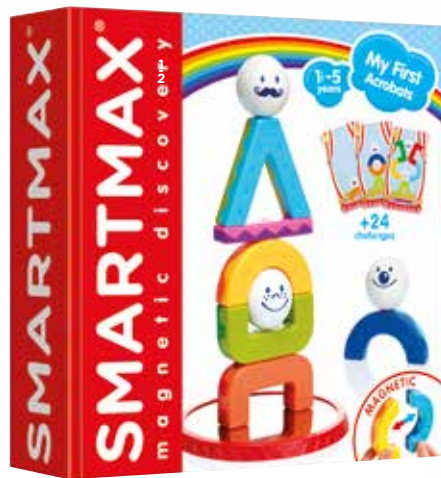

+ INSPIRATIONAL POSTER

3+ years

20 pcs

5 414301 250562

ITEM # SMX 531
 MASTER 0/6
 EAN # 5414301250562

MY FIRST ACROBATS

Mix the magnetic shapes to recreate the coolest acrobatic figures.

1½ -5 years