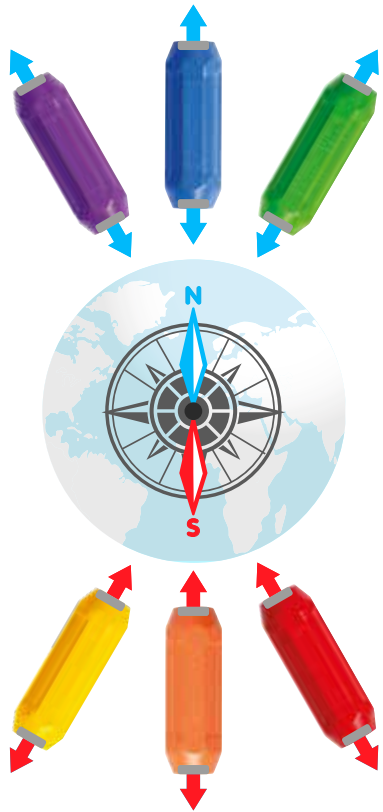

SMARTMAX[®]

m a g n e t i c d i s c o v e r y

SmartMax helps children discover the magic of magnets in a completely safe way. While playing, they experience and explore the power of attracting and shedding, building new constructions and letting their imagination and creativity run wild. All parts in the three categories, My First, Build and Play are compatible with each other for extra building fun. SmartMax stimulates skill development and helps children learn in a fun way.

MAXIMUM FUN WITH MAGNETISM

NORTH & SOUTH

Magnets have a magnetic north and south pole. Bars in cold colours (green, blue and lilac) have outward directed north poles. Bars in warm colours (red, orange and yellow) have outward directed south poles.