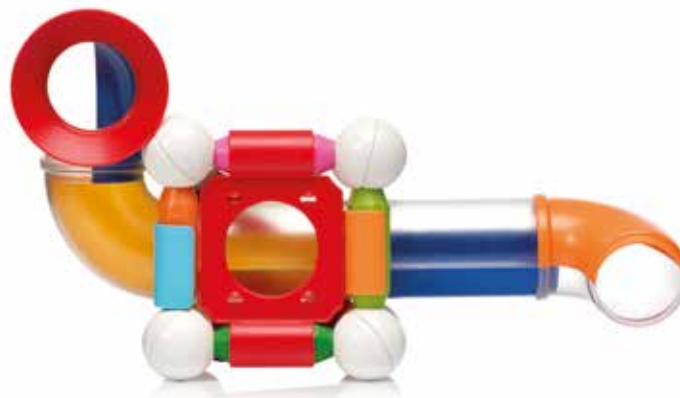

6 METAL BALLS

ITEM #	SMX 103
MASTER	6/24
EAN #	5414301241034

5 414301 241034

6 MEDIUM + 6 LONG BARS

ITEM #	SMX 105
MASTER	6/24
EAN #	5414301241058

5 414301 241058

NEW COLOURS!

MEGA BALL RUN

Build the ultimate ball run with this XL magnetic construction set.

3-6 years

71 pcs

ITEM # SMX 600
 MASTER 0/4
 EAN # 5414301249641

CLICK & ROLL

Get the ball rolling!

3-6 years

30 pcs