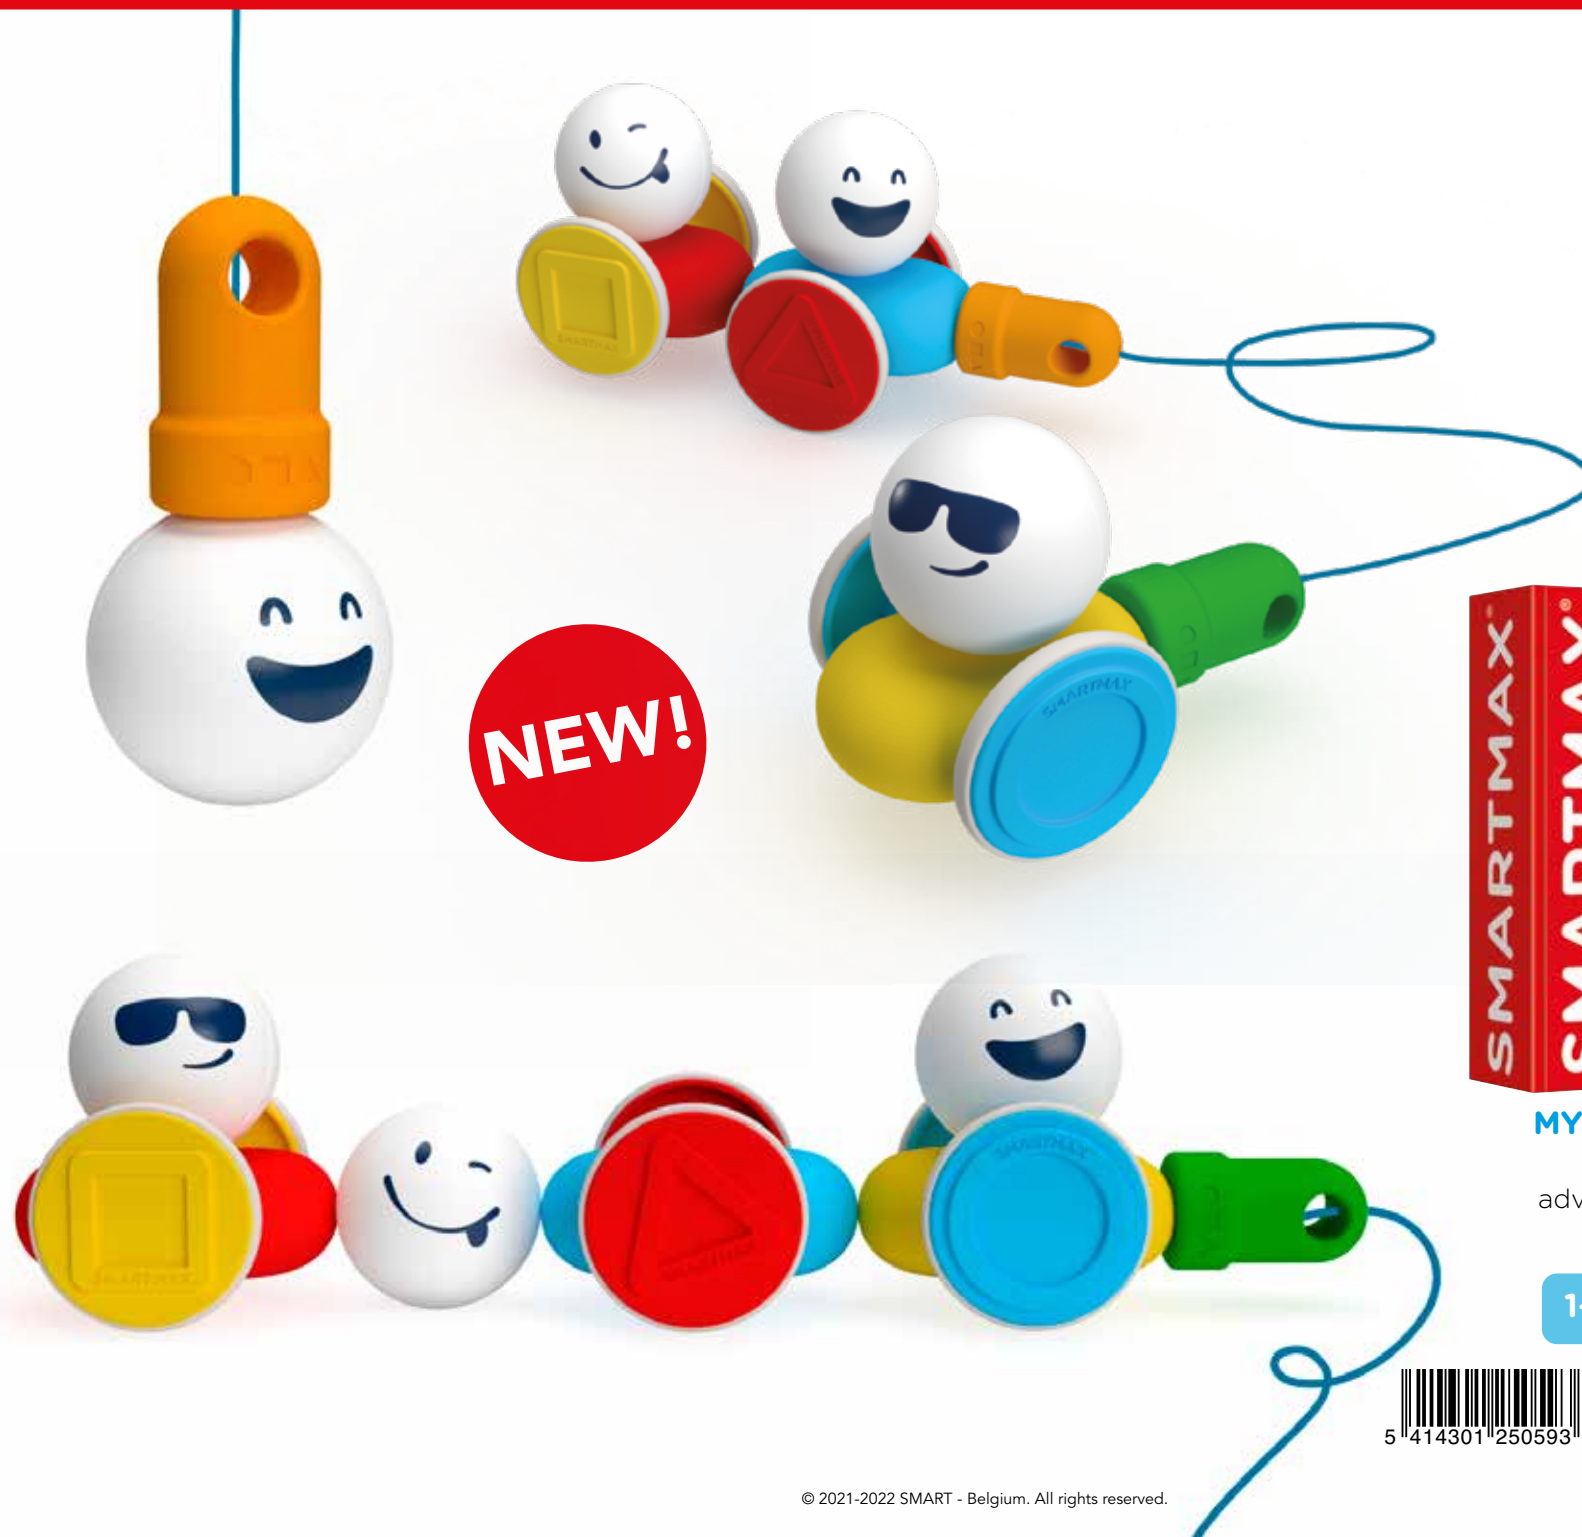

NEW!

MY FIRST WOBBLY CARS

Go on an exciting, wobbly adventure with these magnetic fun-moving cars!

1-5 years

7 pcs

ITEM #	SMX 233
MASTER	0/6
EAN #	5414301250593